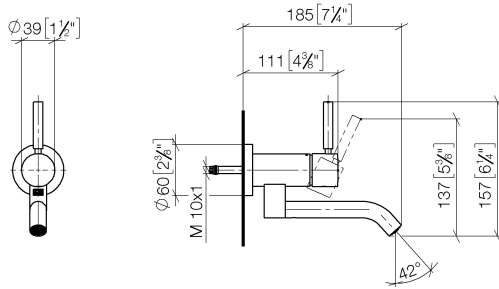

**META Wall-mounted single-lever basin mixer without pop-up waste -
Champagne (22kt Gold)**

META

36 805 660

- 185mm projection
- fixed spout
- circular, air-enriched flow
- hole diameter 35 mm
- rosette Ø 60 mm
- max. flow 5.7 l/min
- lead-free
- with single-point mounting
- This product can help a building meet the requirements of Green Building Rating Systems, e.g. LEED®, BREEAM®, DGNB

36 805 660
mm [inches]

Flow rate chart

Certificates

LGA_38421.

WRAS_240102017.

**META Wall-mounted single-lever basin mixer without pop-up waste -
Champagne (22kt Gold)**

META

36 805 660

Parts for other
finishes can be found
here: [Chrome](#)

Spare parts list

No.	Item Number	Name	Quantity used	Delivery time
1	90 20 66 030 00-47	handle	1	30
2	09 28 30 043-47	cover	1	60
3	09 24 04 266 90	nut	1	2
4	09 14 10 120 90	seal	1	2
5	90 11 06 217 00-47	spout	1	30
6	90 15 05 042 00 90	cartridge	1	2
7	09 27 89 004-47	rosette	1	60
8	09 14 10 041 90	seal	1	2
9	90 30 11 296 00 90	flange	1	2