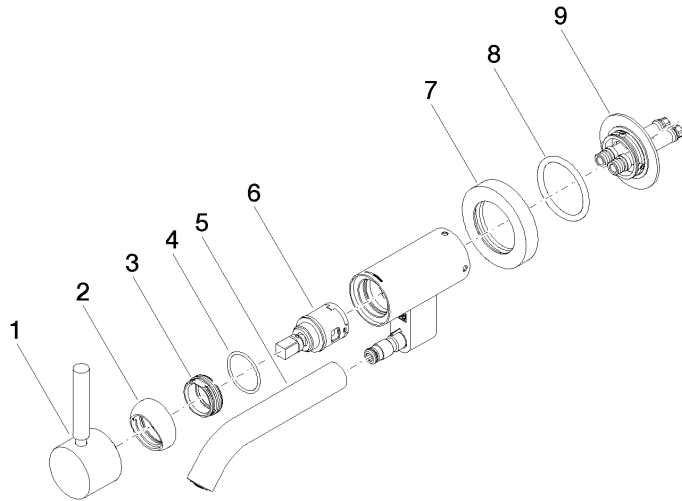

**META Wall-mounted single-lever basin mixer without pop-up waste -
Champagne (22kt Gold)**

META

36 805 660

- 185mm projection
- fixed spout
- circular, air-enriched flow
- hole diameter 35 mm
- rosette Ø 60 mm
- max. flow 5.7 l/min
- lead-free
- with single-point mounting
- This product can help a building meet the requirements of Green Building Rating Systems, e.g. LEED®, BREEAM®, DGNB

36 805 660
mm [inches]

Flow rate chart

Certificates

LGA_38421.

WRAS_240102017.

**META Wall-mounted single-lever basin mixer without pop-up waste -
Champagne (22kt Gold)**

META

36 805 660

Parts for other
finishes can be found
here: [Chrome](#)

Spare parts list

No.	Item Number	Name	Quantity used	Delivery time
1	90 20 66 030 00-47	handle	1	30
2	09 28 30 043-47	cover	1	60
3	09 24 04 266 90	nut	1	2
4	09 14 10 120 90	seal	1	2
5	90 11 06 217 00-47	spout	1	30
6	90 15 05 042 00 90	cartridge	1	2
7	09 27 89 004-47	rosette	1	60
8	09 14 10 041 90	seal	1	2
9	90 30 11 296 00 90	flange	1	2